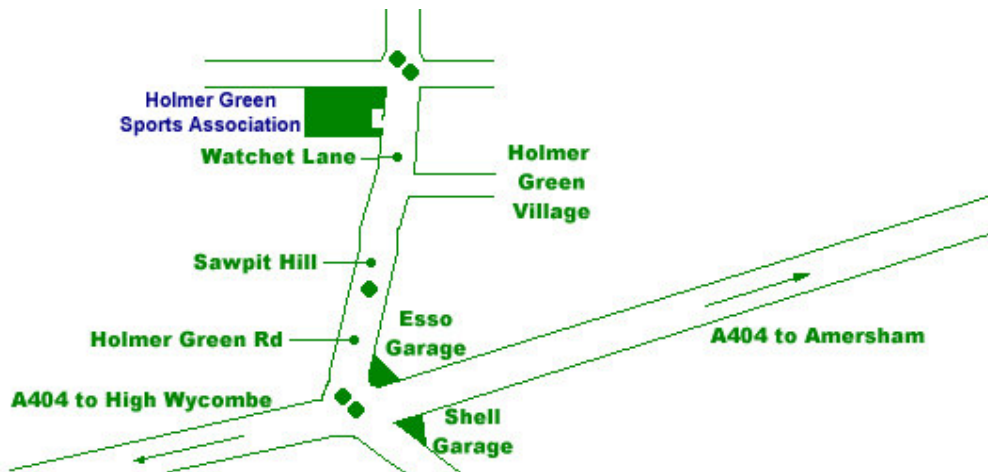

Holmer Green Football Club

HGSA, Watchet Lane, Holmer Green,
Bucks, HP15 6UF

www.hgsa.co.uk
email hgfc@hgsa.co.uk

How to find us

From M25 at J18, turn on to A404 to Amersham. At Amersham continue on A404 towards High Wycombe until you reach twin roundabouts in Hazelmere where you turn right into Holmer Green Road. Carry on over next mini roundabout and HGSA entrance is on the left just past school (on right)

From M40 at J4 turn on to A404 to High Wycombe. Continue through High Wycombe on A404 & follow the Amersham signs until you reach the twin roundabouts in Hazelmere where you turn left in to Holmer Green Road. Carry on over next mini roundabout and HGSA entrance is on the left just past school (on right)